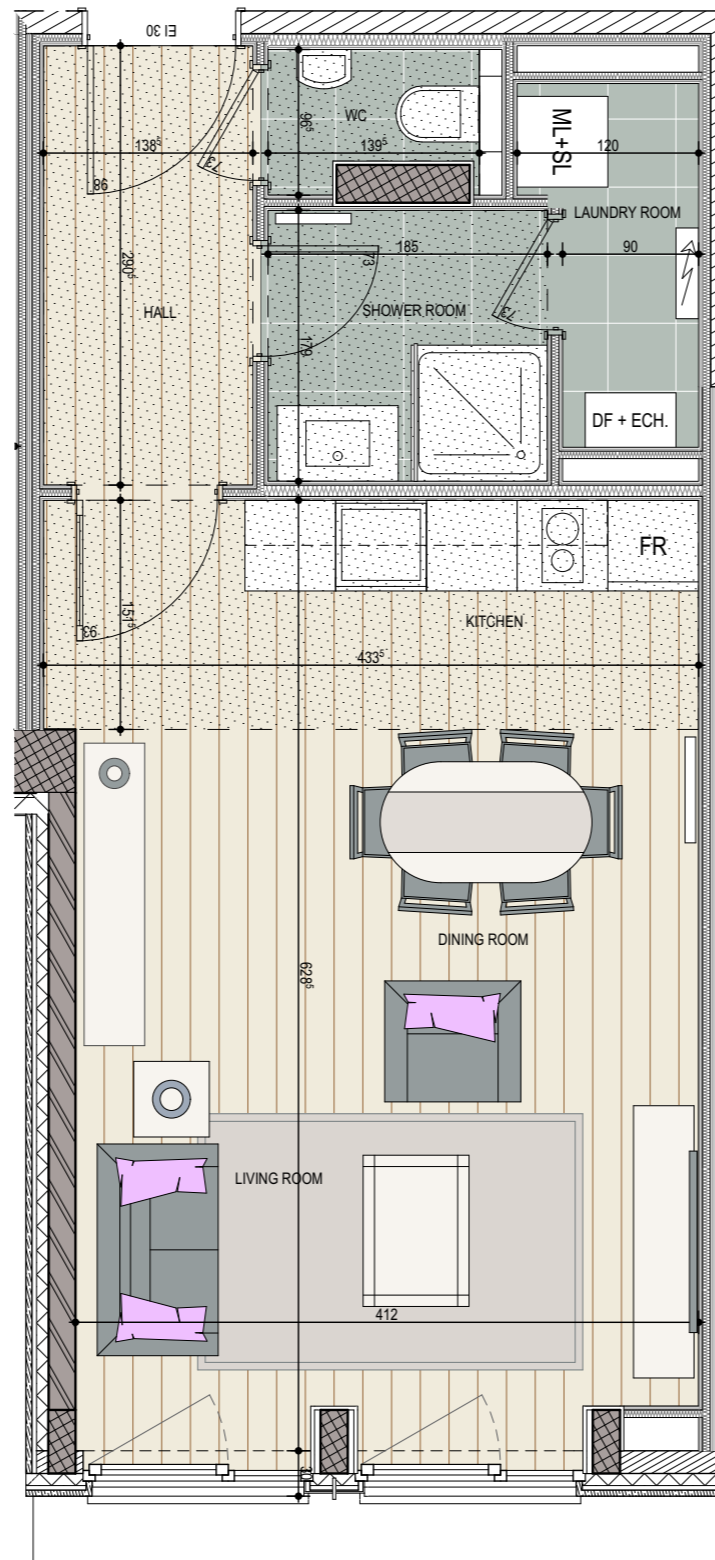

PALATIUM

Place Jean Jacobs n°6 - 1000 BRUXELLES
Blvd de Waterloo n°77 - 1000 BRUXELLES

Developer :

Architect :

N° Apartment : J.3.4

Type (Room) : Studio

Floor : +3

Apartment brut area : 44,95 m²

Terrasse brut area : 0 m²

Legend :

- FR Fridge
- ML Washer
- SL Tumbler drier
- DF Dual Flow
- ECH Exchanger
- False ceiling

Scale : 0 0.5 2.5M

14/12/2015

*Furniture not included, shown as reference only
Kitchens are for reference only, please consult specific kitchen drawings
For all information concerning the technical services, see specific building drawings and commercial specifications*