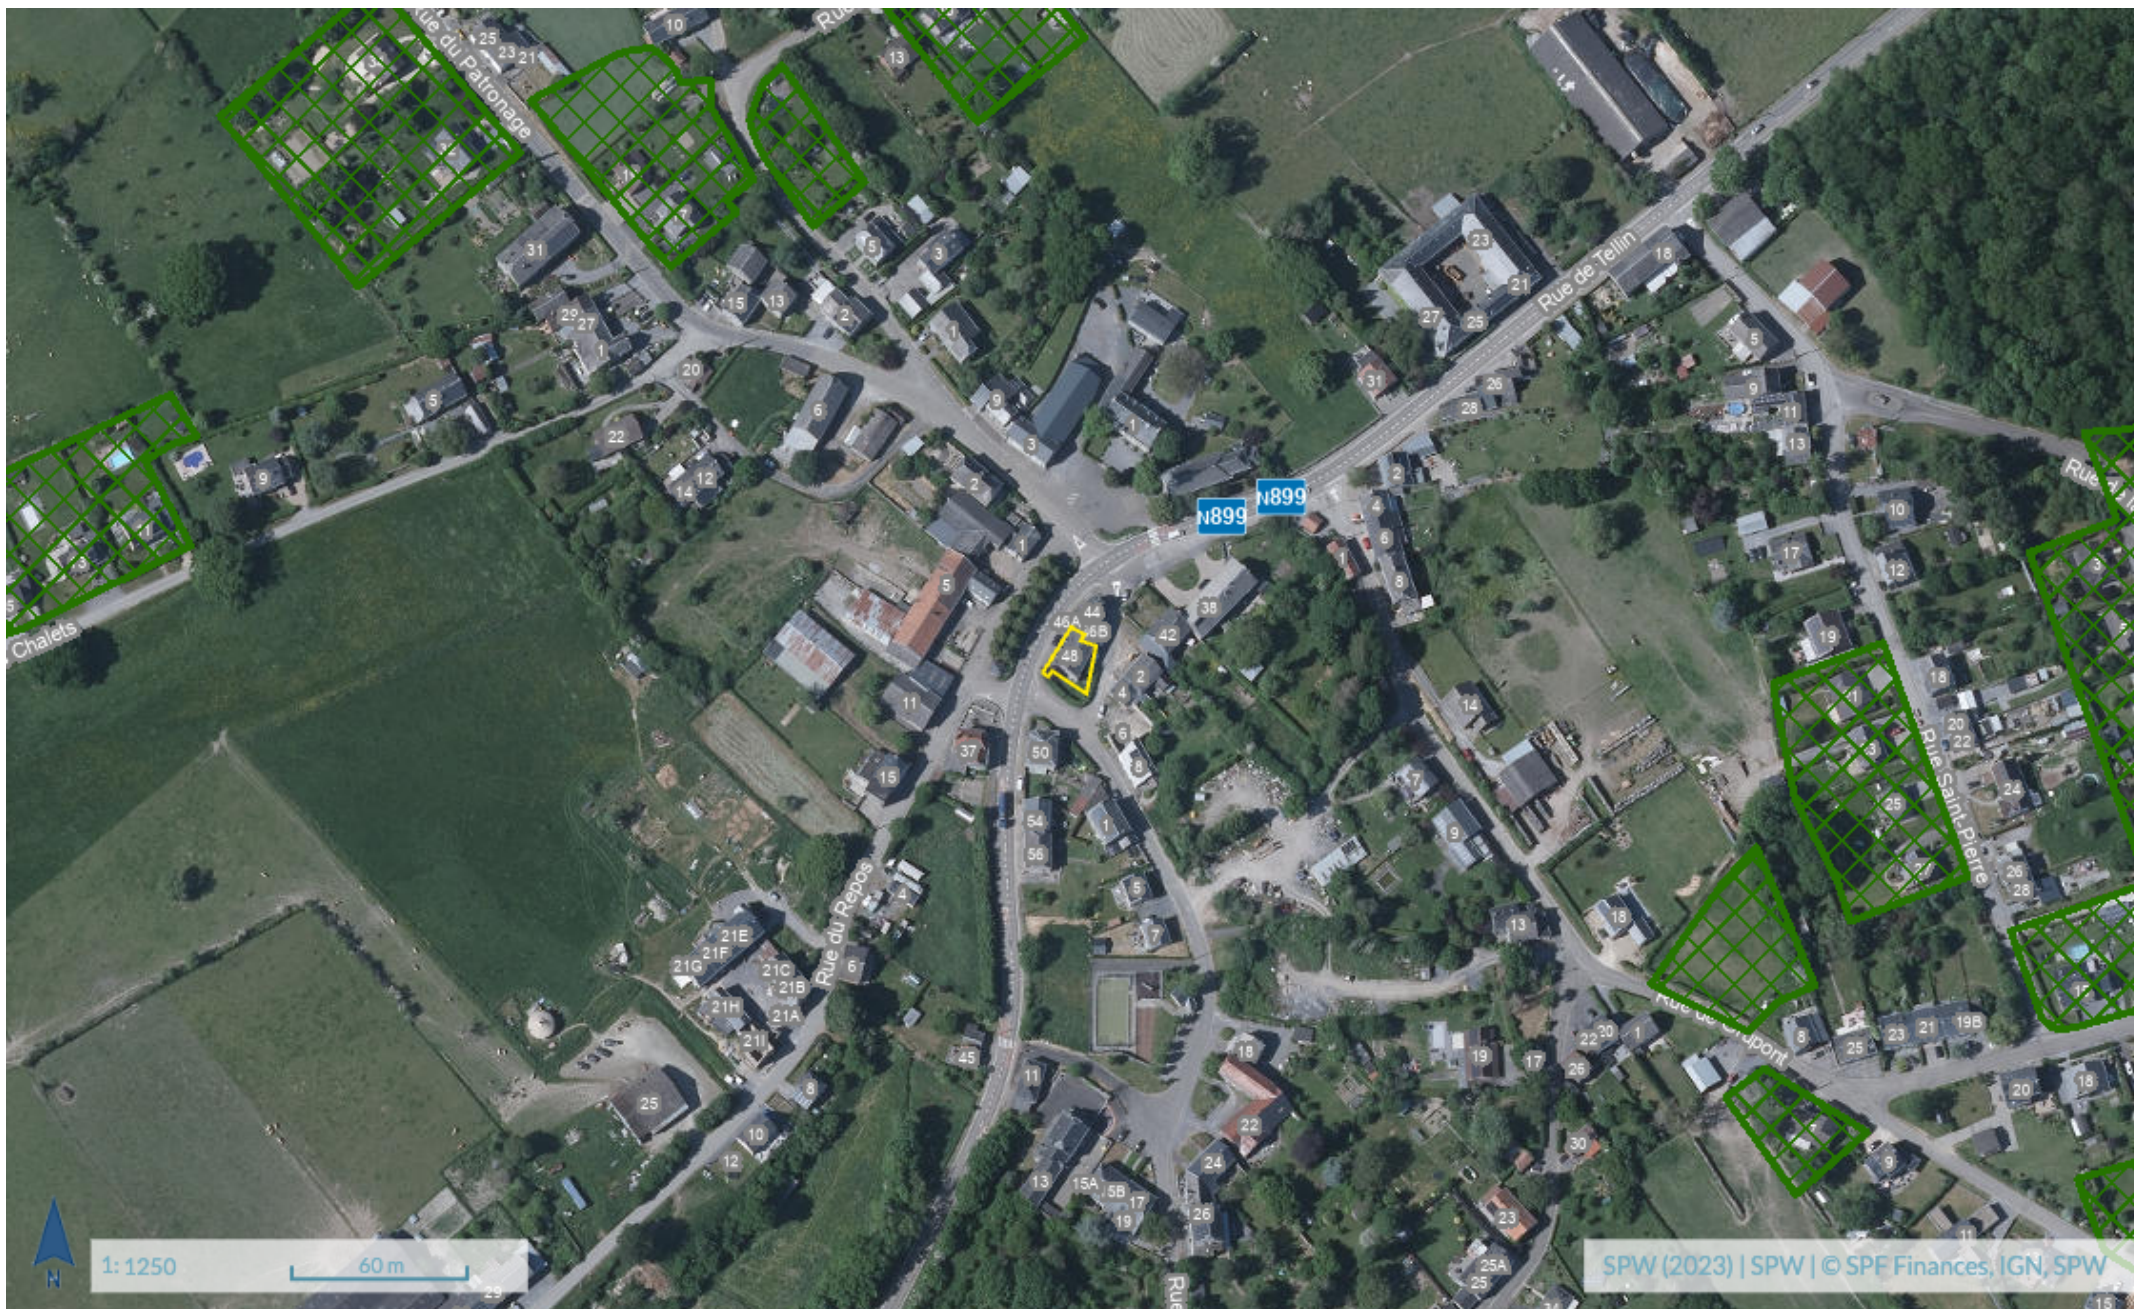

Wallonie

Géoportail de la Wallonie

Wavreille rue de Tellin 48 - Plan de lotissement

1:1250

60m

SPW (2023) | SPW | © SPF Finances, IGN, SPW